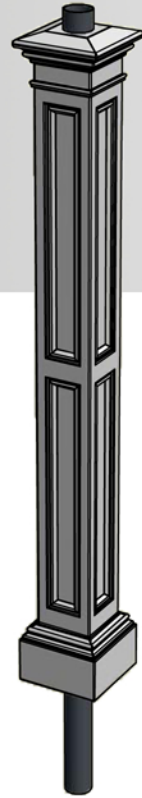

Liberty Lamp Post

Colour Options: Black, White
 Dimensions: 9.375in W x 9.375in D x 72in H
 Wall Thickness: 0.125 inches
 Part Weight: 18lbs
 Material: Polyethylene
 Contents: Post and Steel Conduit