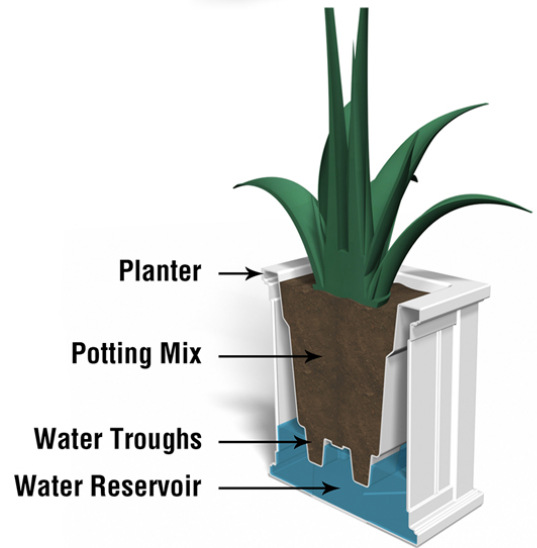

Cape Cod

Model # 4837

Cape Cod 16in Square Planter

DESCRIPTION

The Cape Cod Square Patio Planter features a bead board panel design with rich architectural details, truly transforming your patio space into your own personal retreat.

PRODUCT DIMENSIONS

Outside Dimensions: 16in L x 16in W x 18in H (40.6cm x 40.6cm x 45.7cm)

Inside Dimensions: 11.9in L x 11.9in W x 12in D (30.3cm x 30.3cm x 30.5cm)

Soil Capacity: 4.6 Gallons (17.4 Liters)

Water Reservoir Capacity: 3.75 Gallons (14.2 Liters)

Wall Thickness: 0.125in (3.17mm)

Part Weight: 8.5lbs (3.9kg)

Material: Polyethylene

MAYNE[®]
Outdoor Products of Distinction

7024 Kilbourne Rd - Unit A London, ON N6P 1K6