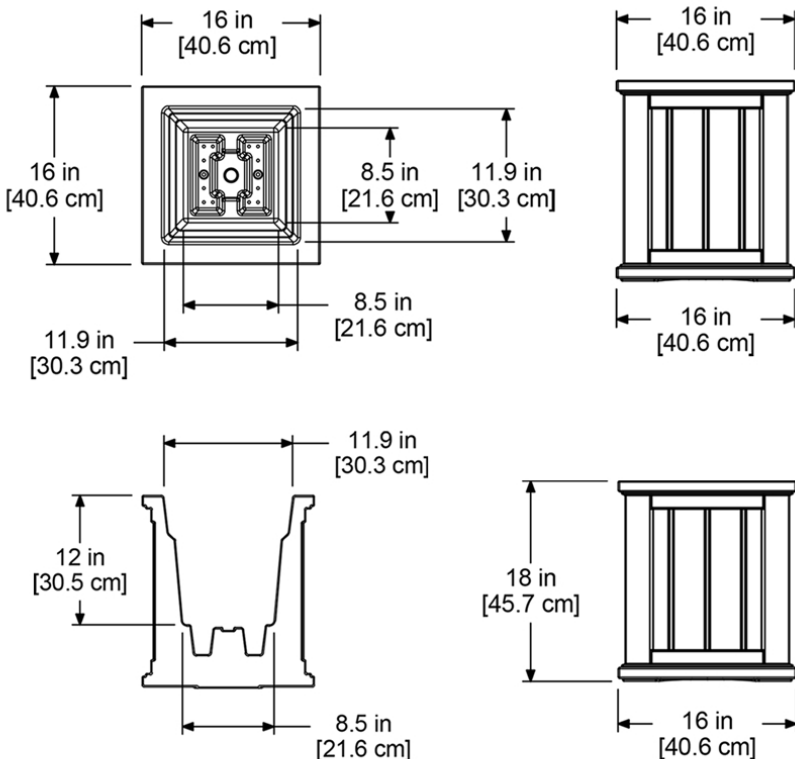

PRODUCT DIMENSIONS

Outside Dimensions: 16in L x 16in W x 18in H (40.6cm x 40.6cm x 45.7cm)

Inside Dimensions: 11.9in L x 11.9in W x 12in D (30.3cm x 30.3cm x 30.5cm)

Soil Capacity: 4.6 Gallons (17.4 Liters)

Water Reservoir Capacity: 3.75 Gallons (14.2 Liters)

Wall Thickness: 0.125in (3.17mm)

Part Weight: 8.5lbs (3.9kg)

Material: Polyethylene

MAYNE[®]
Outdoor Products of Distinction

7024 Kilbourne Rd - Unit A London, ON N6P 1K6