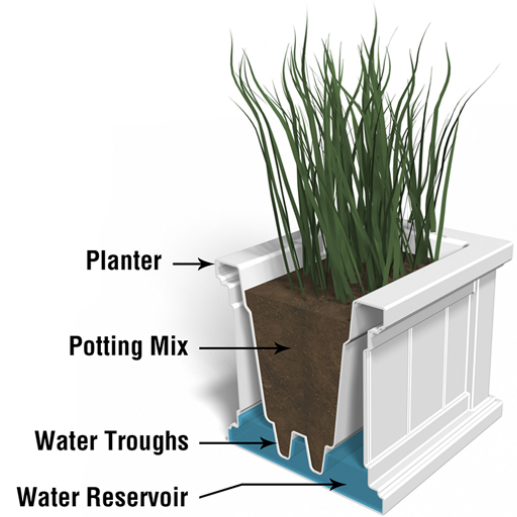

### DESCRIPTION

The Cape Cod Square Patio Planter features a bead board panel design with rich architectural details, truly transforming your patio space into your own personal retreat.

- Features a beaded panel design
- 100% high-grade polyethylene planter with UV inhibitors
- Weather resistant, low maintenance material
- Double wall design featuring a sub-irrigation water system
- Warranty: 15-Yr Residential Use / 5-Yr Commercial Use

### PRODUCT DIMENSIONS

**Outside Dimensions:** 24in L x 11in W x 11in H (61cm x 27.9cm x 27.9cm)

**Inside Dimensions:** 19.9in L x 6.9in W x 8.3in D (50.7cm x 17.6cm x 21cm)

**Soil Capacity:** 3.5 Gallons (13.2 Liters)

**Water Reservoir Capacity:** 2.2 Gallons (8.3 Liters)

**Wall Thickness:** 0.125in (3.17mm)

**Part Weight:** 7lbs (3.2kg)

**Material:** Polyethylene

**MAYNE**<sup>®</sup>  
Outdoor Products of Distinction