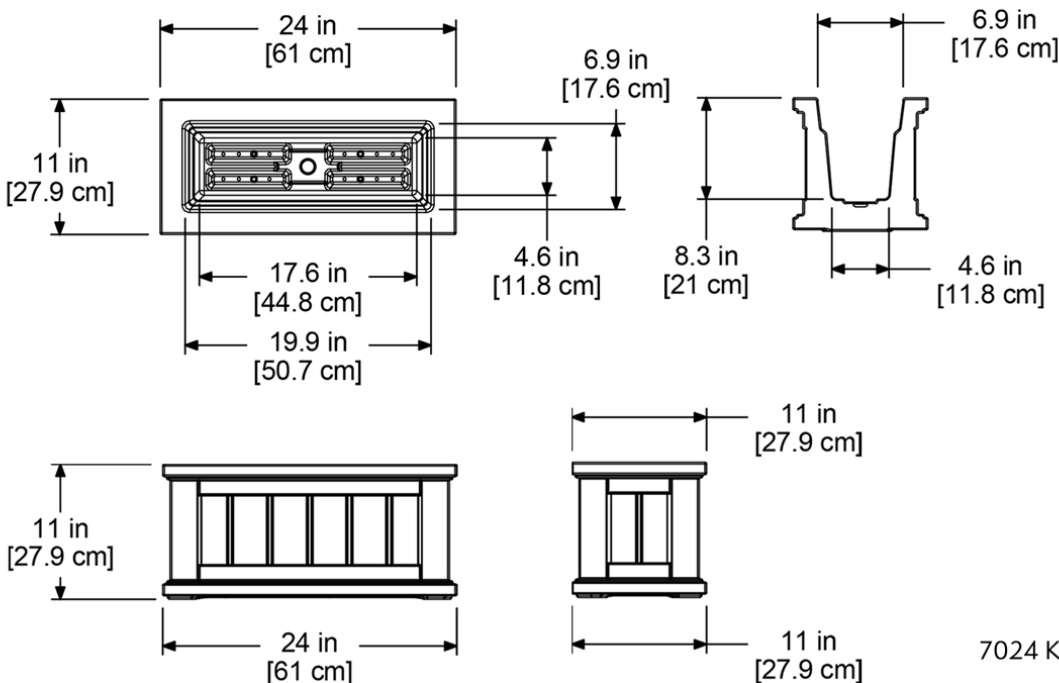

### PRODUCT DIMENSIONS

**Outside Dimensions:** 24in L x 11in W x 11in H (61cm x 27.9cm x 27.9cm)

**Inside Dimensions:** 19.9in L x 6.9in W x 8.3in D (50.7cm x 17.6cm x 21cm)

**Soil Capacity:** 3.5 Gallons (13.2 Liters)

**Water Reservoir Capacity:** 2.2 Gallons (8.3 Liters)

**Wall Thickness:** 0.125in (3.17mm)

**Part Weight:** 7lbs (3.2kg)

**Material:** Polyethylene

**MAYNE**<sup>®</sup>  
Outdoor Products of Distinction