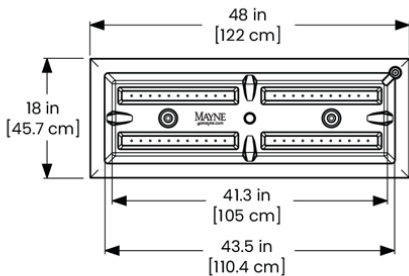

### PRODUCT DIMENSIONS

Outside Dimensions: 48in L x 18in W x 14in H (122cm x 45.7cm x 35.6cm)

Inside Dimensions: 43.5in L x 13.5in W x 10.8in D (110.4cm x 34.2cm x 27.3cm)

Soil Capacity: 24.6 Gal (93.2 Liters)

Water Reservoir Capacity: 9 Gal (34.1 Liters)

Wall Thickness: 0.15in (3.8mm)

Assembly Weight: 24.2lbs (11kg)

Material: Polyethylene