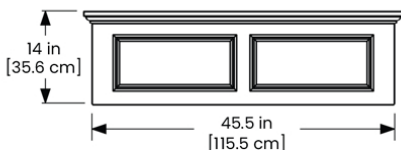

### PRODUCT DIMENSIONS

Outside Dimensions: 48in L x 18in W x 14in H (122cm x 45.7cm x 35.6cm)

Inside Dimensions: 43.5in L x 13.5in W x 10.8in D (110.4cm x 34.2cm x 27.3cm)

Soil Capacity: 24.6 Gal (93.2 Liters)

Water Reservoir Capacity: 9 Gal (34.1 Liters)

Wall Thickness: 0.15in (3.8mm)

Assembly Weight: 24.2lbs (11kg)

Material: Polyethylene