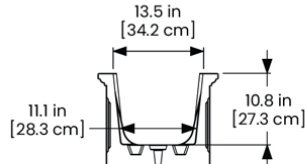

### PRODUCT DIMENSIONS

Outside Dimensions: 48in L x 18in W x 14in H (122cm x 45.7cm x 35.6cm)

Inside Dimensions: 43.5in L x 13.5in W x 10.8in D (110.4cm x 34.2cm x 27.3cm)

Soil Capacity: 24.6 Gal (93.2 Liters)

Water Reservoir Capacity: 9 Gal (34.1 Liters)

Wall Thickness: 0.15in (3.8mm)

Assembly Weight: 24.2lbs (11kg)

Material: Polyethylene