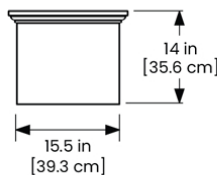

### PRODUCT DIMENSIONS

Outside Dimensions: 48in L x 18in W x 14in H (122cm x 45.7cm x 35.6cm)

Inside Dimensions: 43.5in L x 13.5in W x 10.8in D (110.4cm x 34.2cm x 27.3cm)

Soil Capacity: 24.6 Gal (93.2 Liters)

Water Reservoir Capacity: 9 Gal (34.1 Liters)

Wall Thickness: 0.15in (3.8mm)

Assembly Weight: 24.2lbs (11kg)

Material: Polyethylene