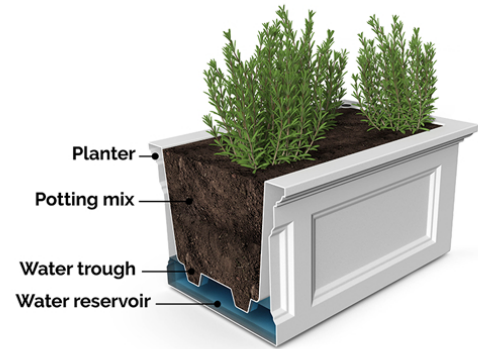

Fairfield

Model #4889

Fairfield 48in Garden Bed

DESCRIPTION

The Fairfield Garden Bed is a timeless choice that is great for growing a wide range of herbs, greens, vegetables, flowers etc. This garden bed has a built-in water reservoir, is weatherproof and can be used outdoors all year round.

- Garden bed requires no assembly and takes up minimal space
- Built-in reservoir provides consistent moisture to the soil
- Removable fill port plug for direct access to water reservoir
- Molded polyethylene planter is both durable and lightweight
- Warranty: 15-Yr Residential Use / 5-Yr Commercial Use

PRODUCT DIMENSIONS

Outside Dimensions: 48in L x 18in W x 14in H (122cm x 45.7cm x 35.6cm)

Inside Dimensions: 43.5in L x 13.5in W x 10.8in D (110.4cm x 34.2cm x 27.3cm)

Soil Capacity: 24.6 Gal (93.2 Liters)

Water Reservoir Capacity: 9 Gal (34.1 Liters)

Wall Thickness: 0.15in (3.8mm)

Assembly Weight: 24.2lbs (11kg)

Material: Polyethylene

MAYNE®

Bring life to your home & garden

7024 Kilbourne Rd - Unit A

London, ON N6P 1K6

866-363-8834 | gomayne.com

customerservice@gomayne.com