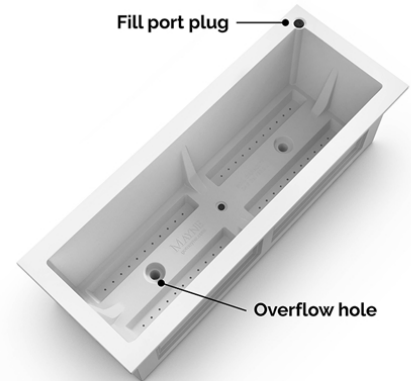

- Garden bed requires no assembly and takes up minimal space
- Built-in reservoir provides consistent moisture to the soil
- Removable fill port plug for direct access to water reservoir
- Molded polyethylene planter is both durable and lightweight
- Warranty: 15-Yr Residential Use / 5-Yr Commercial Use

### PRODUCT DIMENSIONS

Outside Dimensions: 48in L x 18in W x 14in H (122cm x 45.7cm x 35.6cm)

Inside Dimensions: 43.5in L x 13.5in W x 10.8in D (110.4cm x 34.2cm x 27.3cm)

Soil Capacity: 24.6 Gal (93.2 Liters)

Water Reservoir Capacity: 9 Gal (34.1 Liters)

Wall Thickness: 0.15in (3.8mm)

Assembly Weight: 24.2lbs (11kg)

Material: Polyethylene