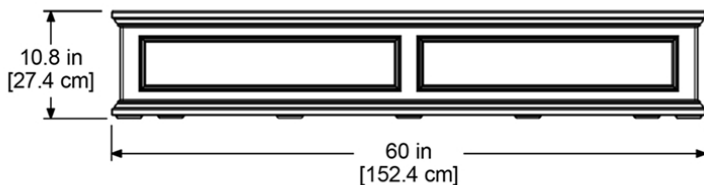

PRODUCT DIMENSIONS

Outside Dimensions: 60in L x 11in W x 10.8in H (152.4cm x 27.9cm x 27.4cm)

Inside Dimensions: 56.4in L x 7.4in W x 8in D (143.4cm x 18.9cm x 20.3cm)

Soil Capacity: 12.5 Gallons (47 Liters)

Water Reservoir Capacity: 4.7 Gallons (17.8 Liters)

Wall Thickness: 0.125in (3.17mm)

Part Weight: 23lbs (10.5kg)

Material: Polyethylene

MAYNE[®]
Outdoor Products of Distinction

7024 Kilbourne Rd - Unit A London, ON N6P 1K6
Tel: 866-363-8834 | www.gomayne.com
customerservice@gomayne.com