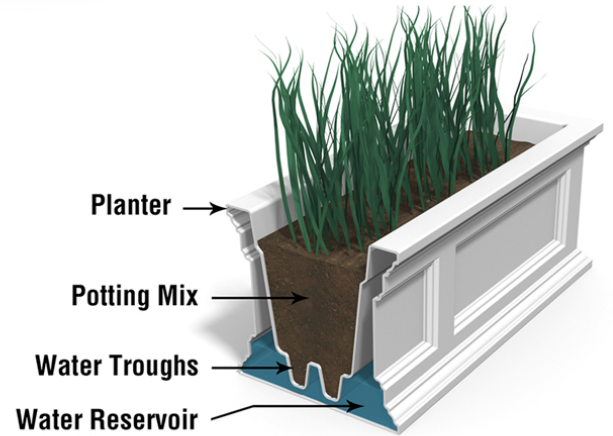

Fairfield

Model # 5824

Fairfield 5ft Window Box

DESCRIPTION

Brighten up the exterior of your home by adding color and beauty with the Mayne Fairfield Window Box. This durable construction offers a low maintenance solution and cleans with just a simple rinse of a garden hose.

- Beautiful New England window box design
- Made from 100% high-grade polyethylene
- Features a double wall design creating a water reservoir
- Includes 5 wall mount brackets with a black powder coated finish
- Warranty: 15-Yr Residential Use / 5-Yr Commercial Use

PRODUCT DIMENSIONS

Outside Dimensions: 60in L x 11in W x 10.8in H (152.4cm x 27.9cm x 27.4cm)

Inside Dimensions: 56.4in L x 7.4in W x 8in D (143.4cm x 18.9cm x 20.3cm)

Soil Capacity: 12.5 Gallons (47 Liters)

Water Reservoir Capacity: 4.7 Gallons (17.8 Liters)

Wall Thickness: 0.125in (3.17mm)

Part Weight: 23lbs (10.5kg)

Material: Polyethylene

MAYNE[®]
Outdoor Products of Distinction

7024 Kilbourne Rd - Unit A London, ON N6P 1K6
Tel: 866-363-8834 | www.gomayne.com
customerservice@gomayne.com