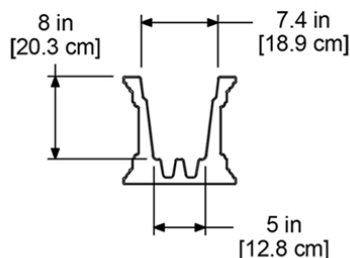

PRODUCT DIMENSIONS

Outside Dimensions: 60in L x 11in W x 10.8in H (152.4cm x 27.9cm x 27.4cm)

Inside Dimensions: 56.4in L x 7.4in W x 8in D (143.4cm x 18.9cm x 20.3cm)

Soil Capacity: 12.5 Gallons (47 Liters)

Water Reservoir Capacity: 4.7 Gallons (17.8 Liters)

Wall Thickness: 0.125in (3.17mm)

Part Weight: 23lbs (10.5kg)

Material: Polyethylene

MAYNE[®]
Outdoor Products of Distinction

7024 Kilbourne Rd - Unit A London, ON N6P 1K6
Tel: 866-363-8834 | www.gomayne.com
customerservice@gomayne.com