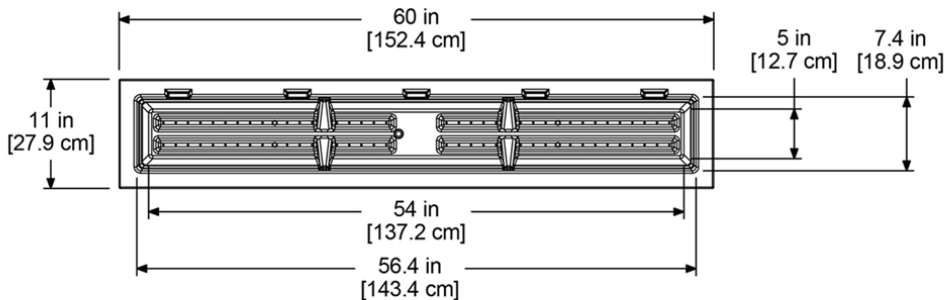

PRODUCT DIMENSIONS

Outside Dimensions: 60in L x 11in W x 10.8in H (152.4cm x 27.9cm x 27.4cm)

Inside Dimensions: 56.4in L x 7.4in W x 8in D (143.4cm x 18.9cm x 20.3cm)

Soil Capacity: 12.5 Gallons (47 Liters)

Water Reservoir Capacity: 4.7 Gallons (17.8 Liters)

Wall Thickness: 0.125in (3.17mm)

Part Weight: 23lbs (10.5kg)

Material: Polyethylene

MAYNE[®]
Outdoor Products of Distinction

7024 Kilbourne Rd - Unit A London, ON N6P 1K6
Tel: 866-363-8834 | www.gomayne.com
customerservice@gomayne.com