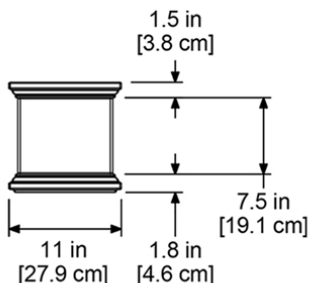

PRODUCT DIMENSIONS

Outside Dimensions: 60in L x 11in W x 10.8in H (152.4cm x 27.9cm x 27.4cm)

Inside Dimensions: 56.4in L x 7.4in W x 8in D (143.4cm x 18.9cm x 20.3cm)

Soil Capacity: 12.5 Gallons (47 Liters)

Water Reservoir Capacity: 4.7 Gallons (17.8 Liters)

Wall Thickness: 0.125in (3.17mm)

Part Weight: 23lbs (10.5kg)

Material: Polyethylene

MAYNE[®]
Outdoor Products of Distinction

7024 Kilbourne Rd - Unit A London, ON N6P 1K6
Tel: 866-363-8834 | www.gomayne.com
customerservice@gomayne.com