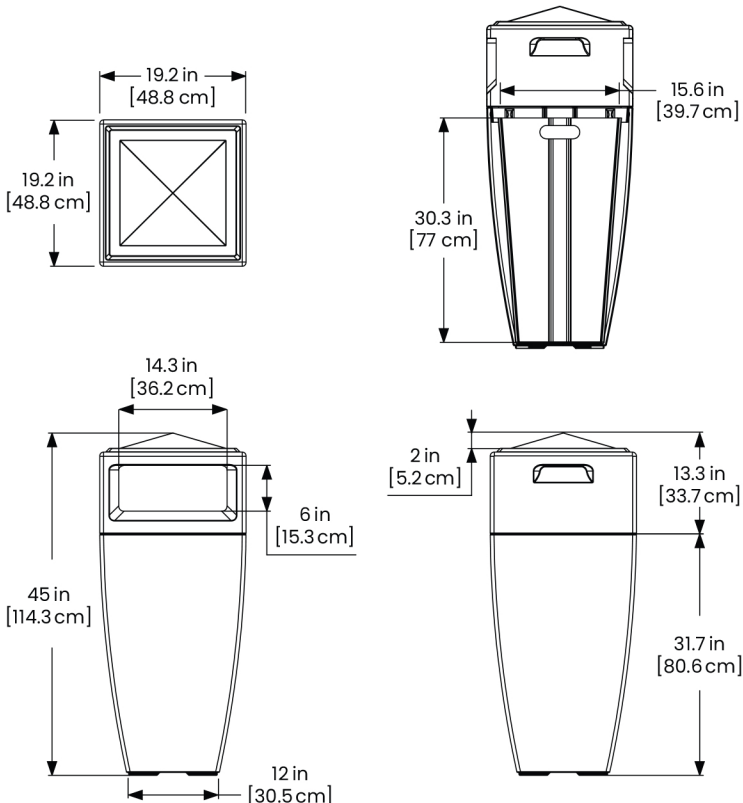

Kobi

Model # 8841

Kobi Waste Bin

DESCRIPTION

The Kobi 45" Waste Bin has a smooth exterior and modern design. It's the ideal balance of style and durability. Its weather-resistant material is easy to clean and will not fade or crack.

Outside Dimensions: 19.2in L x 19.2in W x 45in H (48.8cm x 48.8cm x 114.3cm)

Liner Dimensions: 15.6in L x 15.6in W x 30.3in D (39.7cm x 39.7cm x 77cm)

Waste Disposal Opening: 14.3in L x 6in H (36.2cm x 15.3cm)

Storage Capacity: 24Gal (90.8L)

Part Weight: 22.5lbs (10.2kg)

Material: Polyethylene

MAYNE[®]
Outdoor Products of Distinction

7024 Kilbourne Rd - Unit A London, ON N6P 1K6

Tel: 866-363-8834 | www.gomayne.com