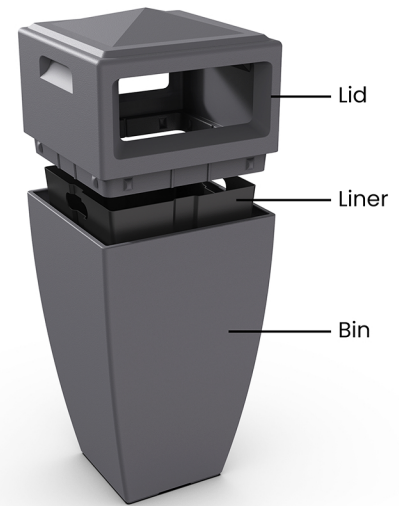

Kobi

Model # 8841

Kobi Waste Bin

DESCRIPTION

The Kobi 45" Waste Bin has a smooth exterior and modern design. It's the ideal balance of style and durability. Its weather-resistant material is easy to clean and will not fade or crack.

- Includes lightweight removable lid and liner
- Perfect for indoor or outdoor usage
- Molded from 100% polyethylene with UV inhibitors
- Warranty: 15-Yr Residential Use / 5-Yr Commercial Use

PRODUCT DIMENSIONS

Outside Dimensions: 19.2in L x 19.2in W x 45in H (48.8cm x 48.8cm x 114.3cm)

Liner Dimensions: 15.6in L x 15.6in W x 30.3in D (39.7cm x 39.7cm x 77cm)

Waste Disposal Opening: 14.3in L x 6in H (36.2cm x 15.3cm)

Storage Capacity: 24Gal (90.8L)

Part Weight: 22.5lbs (10.2kg)

Material: Polyethylene

MAYNE®
Outdoor Products of Distinction

7024 Kilbourne Rd - Unit A London, ON N6P 1K6

Tel: 866-363-8834 | www.gomayne.com

customerservice@gomayne.com