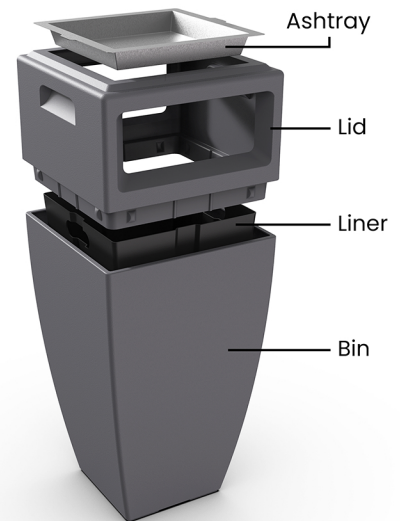

Kobi

Model # 8842

Kobi Waste Bin with Ashtray

DESCRIPTION

Outfit your commercial space with the modern and polished Kobi Waste Bin. Its durable material is easy to clean and comes with an inset stainless-steel ashtray.

- Weather resistant, four season bin
- Includes lightweight removable lid, liner and ashtray
- Molded from 100% polyethylene with UV inhibitors
- Warranty: 15-Yr Residential Use / 5-Yr Commercial Use

PRODUCT DIMENSIONS

Outside Dimensions: 19.2in L x 19.2in W x 43.1in H (48.8cm x 48.8cm x 109.4cm)

Liner Dimensions: 15.6in L x 15.6in W x 30.3in D (39.7cm x 39.7cm x 77cm)

Ashtray Dimensions: 14.2in L x 14.1in W x 2in D (36cm x 35.8cm x 5.2cm)

Waste Disposal Opening: 14.3in L x 6in H (36.2cm x 15.3cm)

Storage Capacity: 24Gal (90.8L)

Part Weight: 28lbs (12.7kg)

Material: Polyethylene

*One year warranty on ashtray

MAYNE[®]
Outdoor Products of Distinction