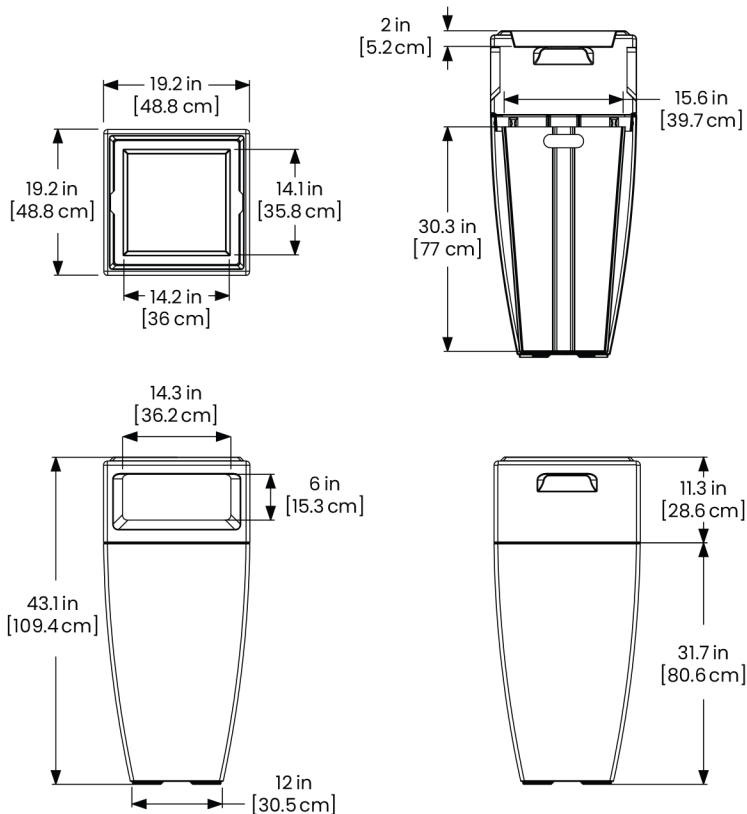

Outside Dimensions: 19.2in L x 19.2in W x 43.1in H (48.8cm x 48.8cm x 109.4cm)

Liner Dimensions: 15.6in L x 15.6in W x 30.3in D (39.7cm x 39.7cm x 77cm)

Ashtray Dimensions: 14.2in L x 14.1in W x 2in D (36cm x 35.8cm x 5.2cm)

Waste Disposal Opening: 14.3in L x 6in H (36.2cm x 15.3cm)

Storage Capacity: 24Gal (90.8L)

Part Weight: 28lbs (12.7kg)

Material: Polyethylene

*One year warranty on ashtray

MAYNE[®]
Outdoor Products of Distinction