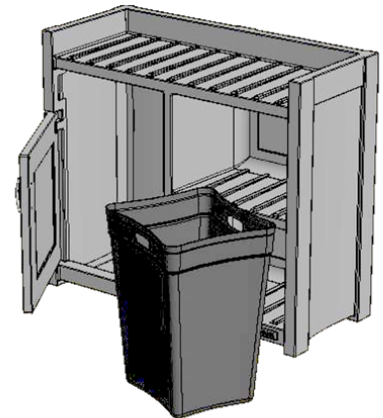

Fairfield

Model # 8855

Fairfield Towel Valet

DESCRIPTION

Take control of your towel storage needs with the Fairfield Towel Valet. This durable unit offers the perfect balance of function and attractive styling. Clean, modern lines paired with subtle cues of New England design creates a universal appeal that will compliment any space whether it's a hotel pool or busy fitness center. There's plenty of space for towels which means less frequent replenishment by staff and increased convenience for your guests. The hinged door provides direct access to the towel disposal bin making emptying wet towels an easy task.

PRODUCT DIMENSIONS

Outside Dimensions: 47in L x 20in W x 41in H (119cm x 51cm x 104cm)

Top Shelf Dimensions: 43in L x 17in D (109cm x 43cm)

Lower Shelf Dimensions: 20in W x 15.5in D x 15.1in H (51cm x 39cm x 38cm)

Towel Disposal Opening: 20.8in L x 7.1in H (53cm x 18cm)

Towel Disposal Bin Capacity: 20 gallons (75 liters)

Part Weight: 70lbs (31.8kg)

Material: Polyethylene

Towel Valet Components:
Base, Steel Handle & Towel Disposal Bin