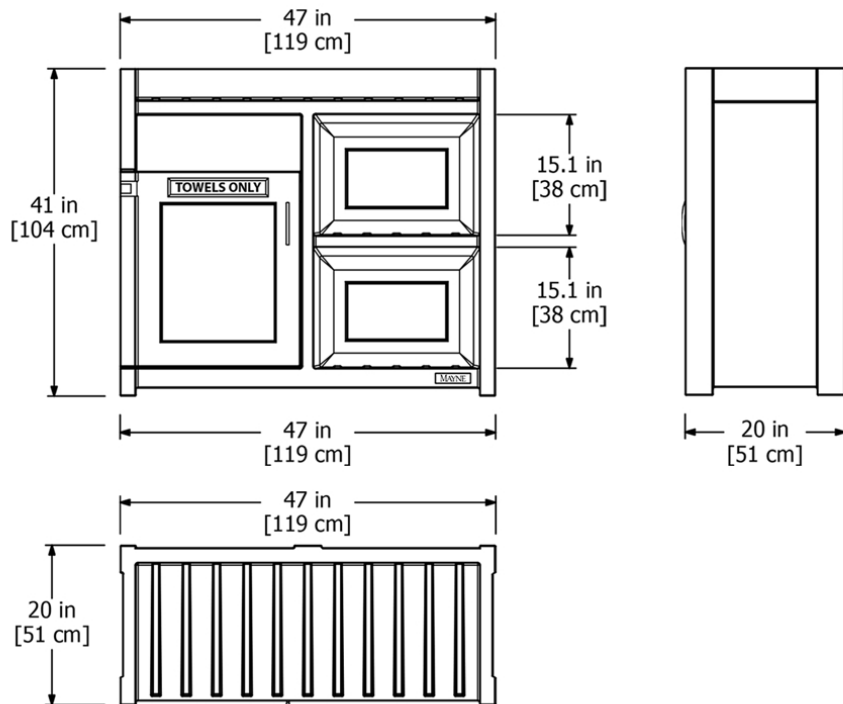

PRODUCT DIMENSIONS

Outside Dimensions: 47in L x 20in W x 41in H (119cm x 51cm x 104cm)

Top Shelf Dimensions: 43in L x 17in D (109cm x 43cm)

Lower Shelf Dimensions: 20in W x 15.5in D x 15.1in H (51cm x 39cm x 38cm)

Towel Disposal Opening: 20.8in L x 7.1in H (53cm x 18cm)

Towel Disposal Bin Capacity: 20 gallons (75 liters)

Part Weight: 70lbs (31.8kg)

Material: Polyethylene

Towel Valet Components:
Base, Steel Handle & Towel Disposal Bin