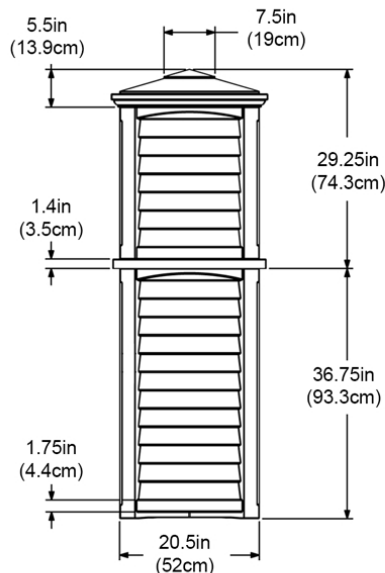

PRODUCT DIMENSIONS

Outside Dimensions: 23in L x 23in W x 66in H (58.4cm x 58.4cm x 167.6cm)

Towel Storage: 13.75in L x 16in W x 15.75in D (34.9cm x 40.6cm x 40cm)

Towel Disposal Opening: 5in H x 12.7in W (12.7cm x 32.2cm)

Storage Bin Capacity: 24 gallons (90 Liters)

Part Weight: 54.5lbs (24.8kg)

Material: Polyethylene

Shown with 16 swim towels
(towels not included)

Lakeland Valet Components Topper, Base & Liner

MAYNE[®]
Outdoor Products of Distinction