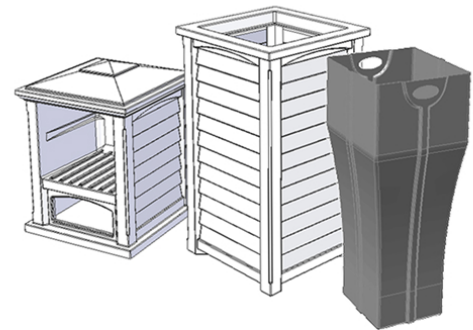

PRODUCT DIMENSIONS

Outside Dimensions: 23in L x 23in W x 66in H (58.4cm x 58.4cm x 167.6cm)

Towel Storage: 13.75in L x 16in W x 15.75in D (34.9cm x 40.6cm x 40cm)

Towel Disposal Opening: 5in H x 12.7in W (12.7cm x 32.2cm)

Storage Bin Capacity: 24 gallons (90 Liters)

Part Weight: 54.5lbs (24.8kg)

Material: Polyethylene

Shown with 16 swim towels
(towels not included)

Lakeland Valet Components Topper, Base & Liner

MAYNE[®]
Outdoor Products of Distinction