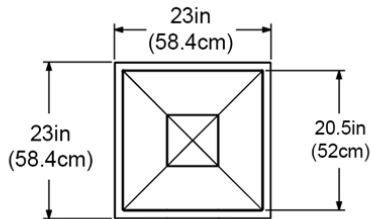

PRODUCT DIMENSIONS

Outside Dimensions: 23in L x 23in W x 66in H (58.4cm x 58.4cm x 167.6cm)

Towel Storage: 13.75in L x 16in W x 15.75in D (34.9cm x 40.6cm x 40cm)

Towel Disposal Opening: 5in H x 12.7in W (12.7cm x 32.2cm)

Storage Bin Capacity: 24 gallons (90 Liters)

Part Weight: 54.5lbs (24.8kg)

Material: Polyethylene

Shown with 16 swim towels
(towels not included)

Lakeland Valet Components Topper, Base & Liner

MAYNE[®]
Outdoor Products of Distinction