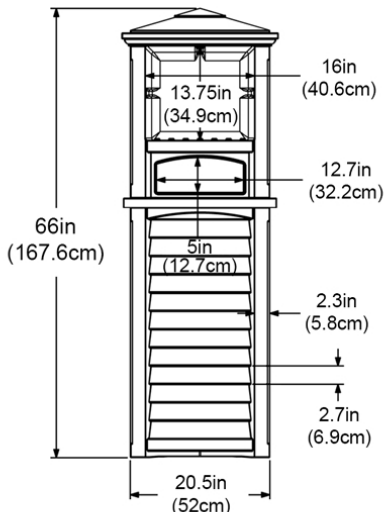

PRODUCT DIMENSIONS

Outside Dimensions: 23in L x 23in W x 66in H (58.4cm x 58.4cm x 167.6cm)

Towel Storage: 13.75in L x 16in W x 15.75in D (34.9cm x 40.6cm x 40cm)

Towel Disposal Opening: 5in H x 12.7in W (12.7cm x 32.2cm)

Storage Bin Capacity: 24 gallons (90 Liters)

Part Weight: 54.5lbs (24.8kg)

Material: Polyethylene

Shown with 16 swim towels
(towels not included)

Lakeland Valet Components Topper, Base & Liner

MAYNE[®]
Outdoor Products of Distinction