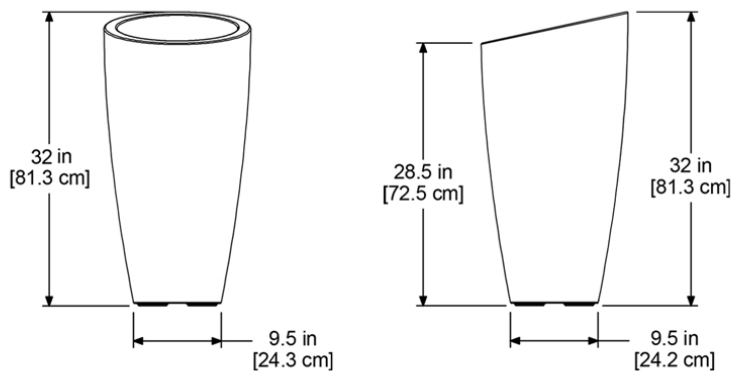

Modesto

Model # 8880

Modesto 32in Tall Planter

DESCRIPTION

With a sloped top and grooved texture, the Modesto collection offers a bold twist to a contemporary design that truly captures the elusive flair of European styling. It's hard to believe such beauty and elegance can be found in a form that appears so simple and uncontrived. Make a statement!

- Textured finish for increased durability
- 100% polyethylene planter with UV inhibitors
- Weather resistant, low maintenance material
- Double wall design for increased rigidity
- Warranty: 15-Yr Residential Use / 5-Yr Commercial Use

PRODUCT DIMENSIONS

Outside Dimensions: 16in DIA x 32in H (40.6cm x 81.3cm)

Inside Dimensions: 13.2in DIA x 12in D (33.4cm x 30.6cm)

Soil Capacity: 6 Gallons (22.7 Liters)

Wall Thickness: 0.15in (3.8mm)

Part Weight: 10.5lbs (4.8kg)

Material: Polyethylene

MAYNE®
Outdoor Products of Distinction

7024 Kilbourne Rd - Unit A London, ON N6P 1K6
Tel: 866-363-8834 | www.gomayne.com
customerservice@gomayne.com