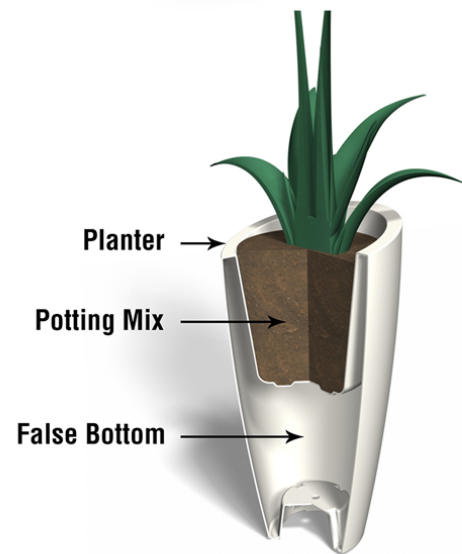

Modesto

Model # 8880

Modesto 32in Tall Planter

DESCRIPTION

With a sloped top and grooved texture, the Modesto collection offers a bold twist to a contemporary design that truly captures the elusive flair of European styling. It's hard to believe such beauty and elegance can be found in a form that appears so simple and uncontrived. Make a statement!

- Textured finish for increased durability
- 100% polyethylene planter with UV inhibitors
- Weather resistant, low maintenance material
- Double wall design for increased rigidity
- Warranty: 15-Yr Residential Use / 5-Yr Commercial Use

PRODUCT DIMENSIONS

Outside Dimensions: 16in DIA x 32in H (40.6cm x 81.3cm)

Inside Dimensions: 13.2in DIA x 12in D (33.4cm x 30.6cm)

Soil Capacity: 6 Gallons (22.7 Liters)

Wall Thickness: 0.15in (3.8mm)

Part Weight: 10.5lbs (4.8kg)

Material: Polyethylene

MAYNE®
Outdoor Products of Distinction

7024 Kilbourne Rd - Unit A London, ON N6P 1K6
Tel: 866-363-8834 | www.gomayne.com
customerservice@gomayne.com