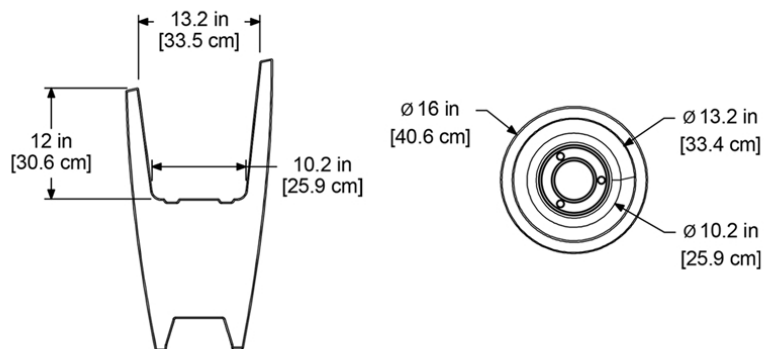

Modesto

Model # 8880

Modesto 32in Tall Planter

DESCRIPTION

With a sloped top and grooved texture, the Modesto collection offers a bold twist to a contemporary design that truly captures the elusive flair of European styling. It's hard to believe such beauty and elegance can be found in a form that appears so simple and uncontrived. Make a statement!

- Textured finish for increased durability
- 100% polyethylene planter with UV inhibitors
- Weather resistant, low maintenance material
- Double wall design for increased rigidity
- Warranty: 15-Yr Residential Use / 5-Yr Commercial Use

PRODUCT DIMENSIONS

Outside Dimensions: 16in DIA x 32in H (40.6cm x 81.3cm)

Inside Dimensions: 13.2in DIA x 12in D (33.4cm x 30.6cm)

Soil Capacity: 6 Gallons (22.7 Liters)

Wall Thickness: 0.15in (3.8mm)

Part Weight: 10.5lbs (4.8kg)

Material: Polyethylene

MAYNE®
Outdoor Products of Distinction

7024 Kilbourne Rd - Unit A London, ON N6P 1K6
Tel: 866-363-8834 | www.gomayne.com
customerservice@gomayne.com