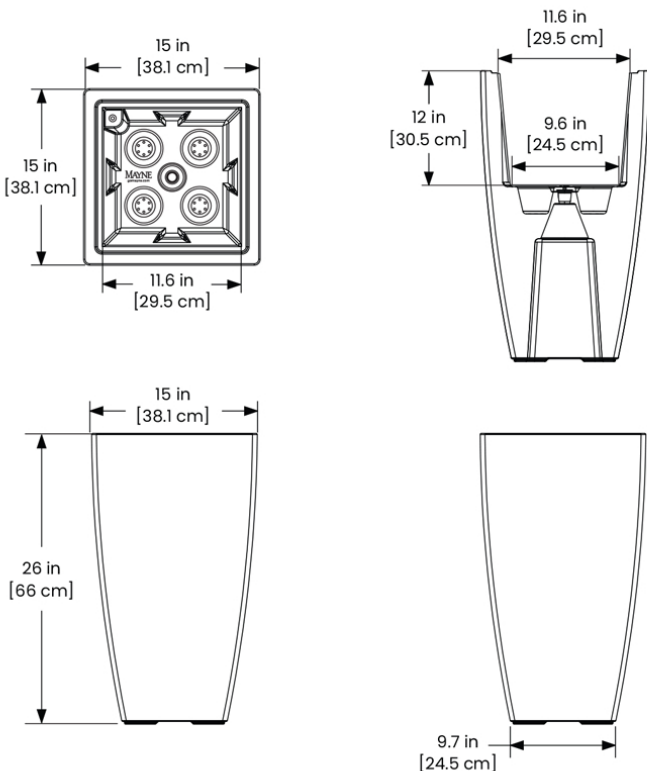

Kobi

Model #8886

Kobi 26in Tall Planter

DESCRIPTION

There is something effortless about the Kobi Collection that truly exemplifies modern sophistication. This chic collection is the perfect addition to your residential or commercial space - providing you with style no matter what your aesthetic is!

- Double wall design with built-in water reservoir feature
- Removable fill port plug for direct access to water reservoir
- Hidden overflow drainage hole (optional plug for indoor use)
- Planter made from 100% high-grade polyethylene resin
- Warranty: 15-Yr Residential Use / 5-Yr Commercial Use

PRODUCT DIMENSIONS

Outside Dimensions: 15in L x 15in W x 26in H (38.1cm x 38.1cm x 66cm)
Inside Dimensions: 11.6in L x 11.6in W x 12in D (29.5cm x 29.5cm x 30.5cm)
Soil Capacity: 6 Gal (22.7 Liters)
Water Reservoir Capacity: 6.8 Gal (25.7 Liters)
Wall Thickness: 0.125in (3.2mm)
Part Weight: 10.6lbs (4.8kg)
Material: Polyethylene