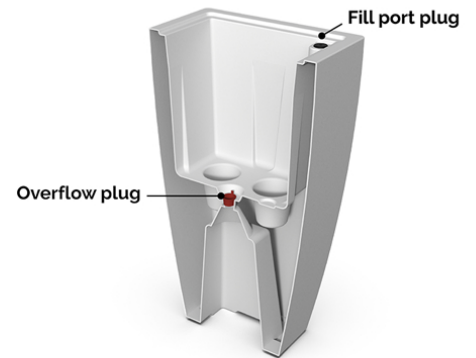

Kobi

Model #8886

Kobi 26in Tall Planter

DESCRIPTION

There is something effortless about the Kobi Collection that truly exemplifies modern sophistication. This chic collection is the perfect addition to your residential or commercial space - providing you with style no matter what your aesthetic is!

- Double wall design with built-in water reservoir feature
- Removable fill port plug for direct access to water reservoir
- Hidden overflow drainage hole (optional plug for indoor use)
- Planter made from 100% high-grade polyethylene resin
- Warranty: 15-Yr Residential Use / 5-Yr Commercial Use

PRODUCT DIMENSIONS

Outside Dimensions: 15in L x 15in W x 26in H (38.1cm x 38.1cm x 66cm)
Inside Dimensions: 11.6in L x 11.6in W x 12in D (29.5cm x 29.5cm x 30.5cm)
Soil Capacity: 6 Gal (22.7 Liters)
Water Reservoir Capacity: 6.8 Gal (25.7 Liters)
Wall Thickness: 0.125in (3.2mm)
Part Weight: 10.6lbs (4.8kg)
Material: Polyethylene