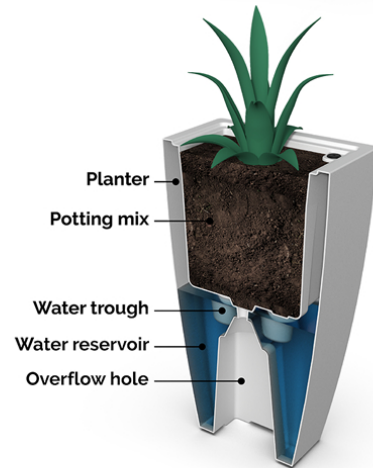

Kobi

Model #8886

Kobi 26in Tall Planter

DESCRIPTION

There is something effortless about the Kobi Collection that truly exemplifies modern sophistication. This chic collection is the perfect addition to your residential or commercial space - providing you with style no matter what your aesthetic is!

- Double wall design with built-in water reservoir feature
- Removable fill port plug for direct access to water reservoir
- Hidden overflow drainage hole (optional plug for indoor use)
- Planter made from 100% high-grade polyethylene resin
- Warranty: 15-Yr Residential Use / 5-Yr Commercial Use

PRODUCT DIMENSIONS

Outside Dimensions: 15in L x 15in W x 26in H (38.1cm x 38.1cm x 66cm)
Inside Dimensions: 11.6in L x 11.6in W x 12in D (29.5cm x 29.5cm x 30.5cm)
Soil Capacity: 6 Gal (22.7 Liters)
Water Reservoir Capacity: 6.8 Gal (25.7 Liters)
Wall Thickness: 0.125in (3.2mm)
Part Weight: 10.6lbs (4.8kg)
Material: Polyethylene