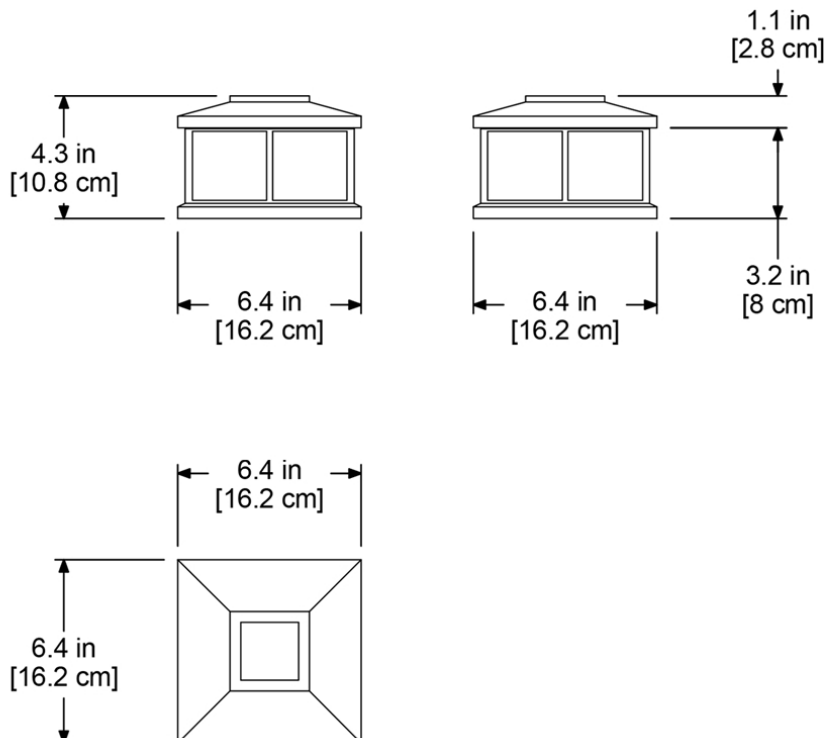

PRODUCT DIMENSIONS

Outside Dimensions: 6.4in L x 6.4in W x 4.3in H (16.2cm x 16.2cm x 10.8cm)

Part Weight: 2lbs (0.9kg)

Material: PVC

Only compatible with the following mail posts: Newport Plus, Westbrook Plus, Dover, Signature Plus, Rockport Single, Rockport Double, and Woodhaven Address Sign