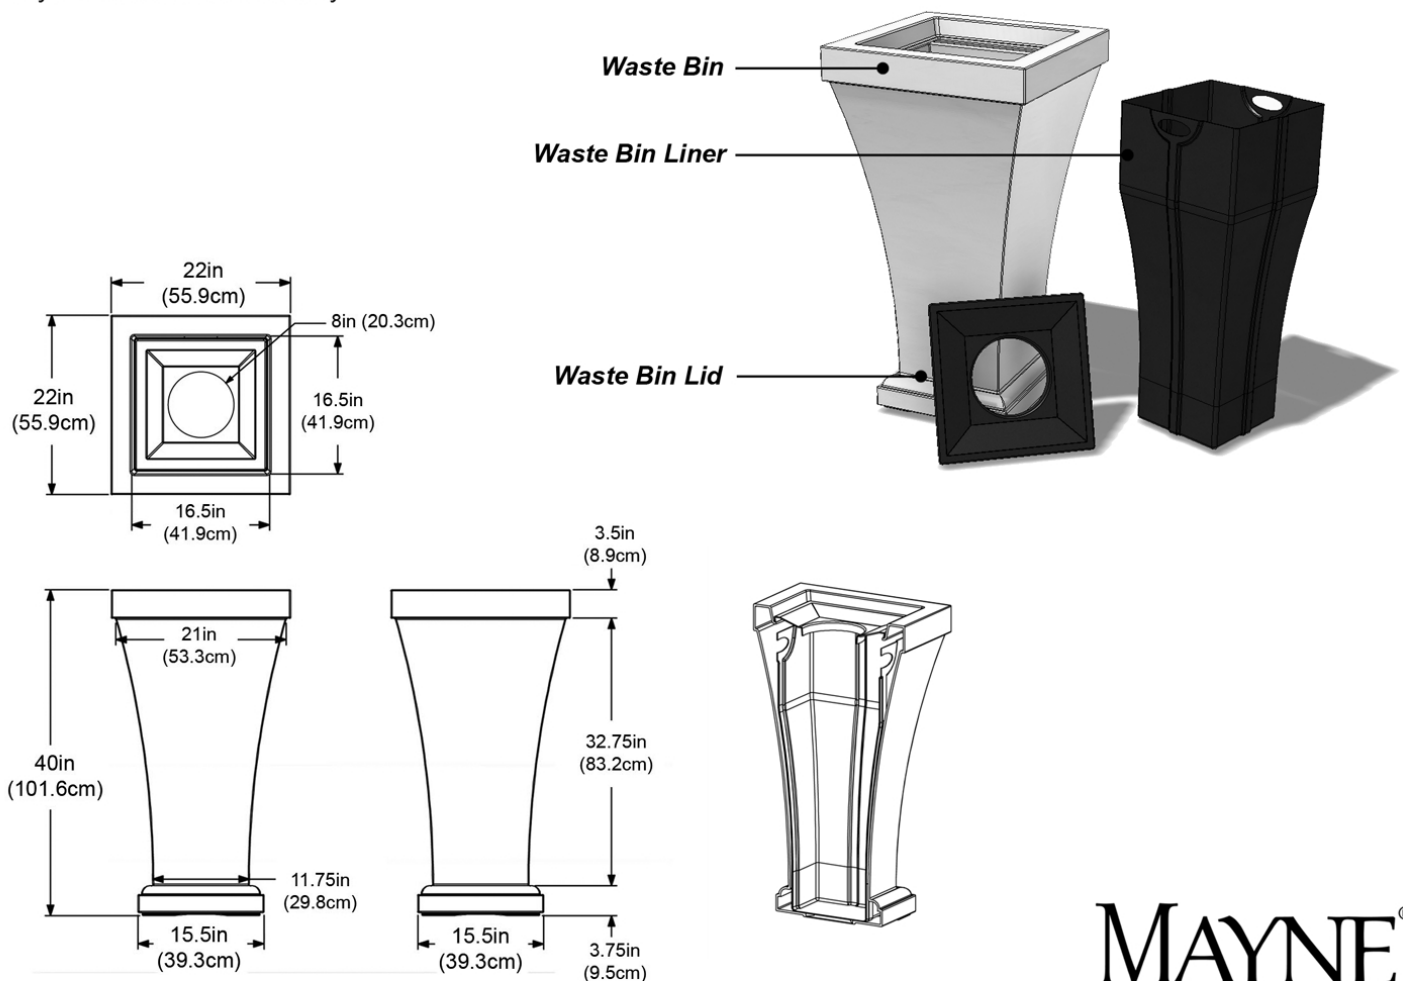

Bordeaux Waste Bin Model # 8866

MIS060 r3

PACKAGE CONTENTS: 1x Bordeaux Bin, 1x Insert, 1x Lid

MATERIAL: Polyethylene

CAPACITY: 24 Gallons

IMPORTANT NOTE:

- All weather construction designed for indoor or outdoor use.
- Includes removable lid and liner. Waste bags not included.

General Information:

- Molded polyethylene waste bin and liner
- To clean the product use a soap solution and high-pressure water
- Designed to for all weather use, indoors or outdoors
- 5-year commercial warranty

Bordeaux Waste Bin
24 Gallon Capacity

MAYNE[®]
Outdoor Products of Distinction
gomayne.com