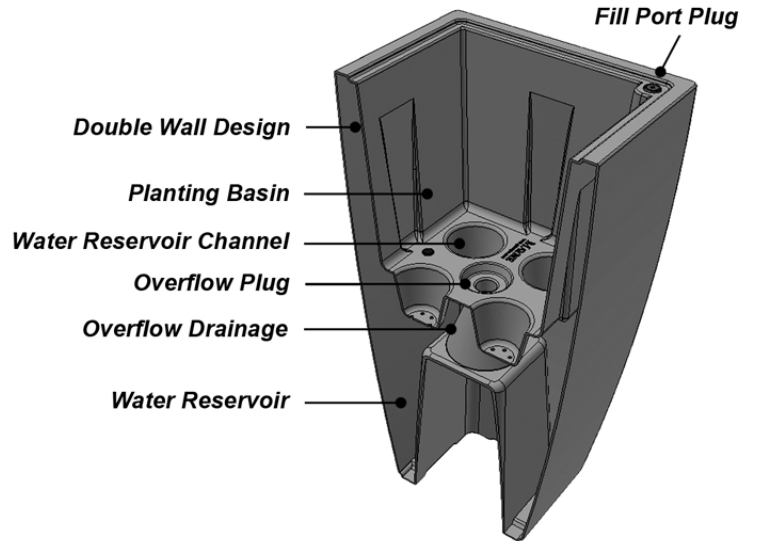

#MIS118

Model #8887

Kobi

designer planter

Polyresin Planter
Indoor/Outdoor Use
UV Protected
Shock Resistant
All Weather Material

- Built-in water reservoir and overflow drainage hole.
- Avoid using garden soil or top soil for container planting, it's often too dense and restricts air circulation. A potting mix is strongly recommended and will ensure better plant growth.
- Rinse clean with a garden hose; for a deeper clean, use a power washer.
- **15-year** warranty residential use, **5-year** warranty commercial use.

Remove fill port plug for direct access to the water reservoir.

For indoor use, press the red plug down firmly into the overflow drainage hole to seal the planter before use.

For outdoor use, remove the red plug to allow proper overflow of excess water.