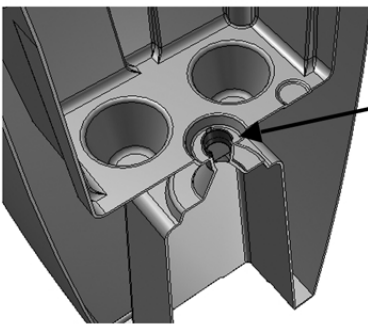

Remove fill port plug for direct access to the water reservoir.

For indoor use, press the red plug down firmly into the overflow drainage hole to seal the planter before use.

For outdoor use, remove the red plug to allow proper overflow of excess water.