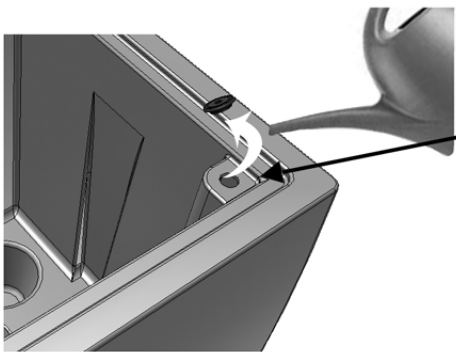

#MIS118

Model #8887

Kobi

designer planter

Polyresin Planter
Indoor/Outdoor Use
UV Protected
Shock Resistant
All Weather Material

- Built-in water reservoir and overflow drainage hole.
- Avoid using garden soil or top soil for container planting, it's often too dense and restricts air circulation. A potting mix is strongly recommended and will ensure better plant growth.
- Rinse clean with a garden hose; for a deeper clean, use a power washer.
- **15-year** warranty residential use, **5-year** warranty commercial use.

Remove fill port plug for direct access to the water reservoir.

For indoor use, press the red plug down firmly into the overflow drainage hole to seal the planter before use.

For outdoor use, remove the red plug to allow proper overflow of excess water.