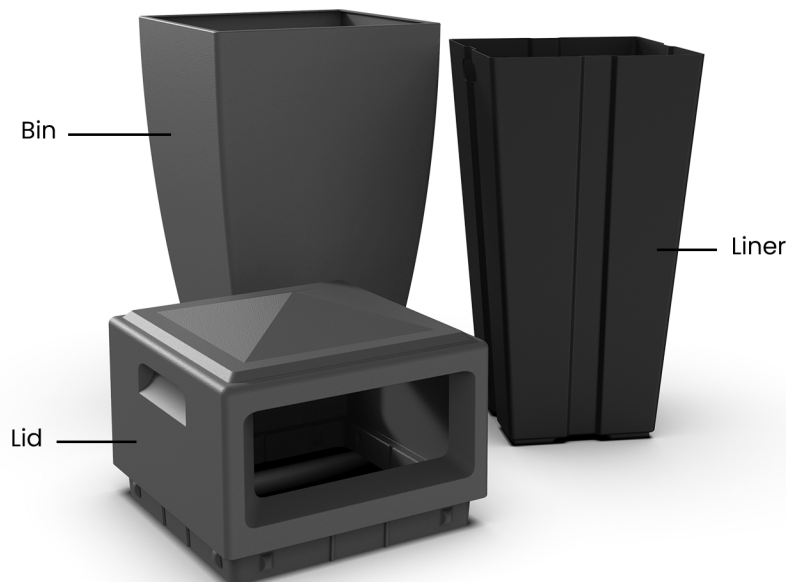

Polyresin Waste Bin
Indoor/Outdoor Use
UV Protected
Shock Resistant
All-Weather Material