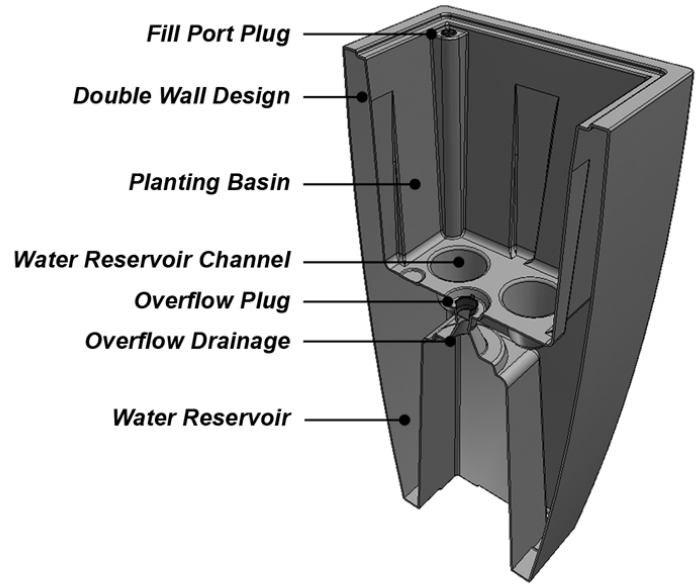

Kobi

designer planter

Polyresin Planter
Indoor/Outdoor Use
UV Protected
Shock Resistant
All Weather Material

- Built-in water reservoir and overflow drainage hole.
- Avoid using garden soil or top soil for container planting, it's often too dense and restricts air circulation. A potting mix is strongly recommended and will ensure better plant growth.
- Rinse clean with a garden hose; for a deeper clean, use a power washer.
- **15-year** warranty residential use, **5-year** warranty commercial use.

Remove fill port plug for direct access to the water reservoir.

For indoor use, press the red plug down firmly into the overflow drainage hole to seal the planter before use.

For outdoor use, remove the red plug to allow proper overflow of excess water.