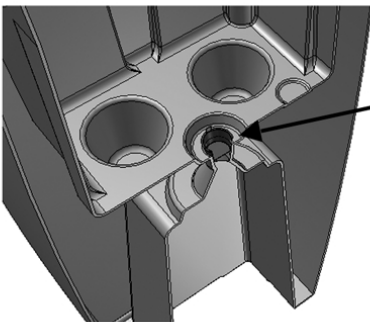

Remove fill port plug for direct access to the water reservoir.

For indoor use, press the red plug down firmly into the overflow drainage hole to seal the planter before use.

For outdoor use, remove the red plug to allow proper overflow of excess water.