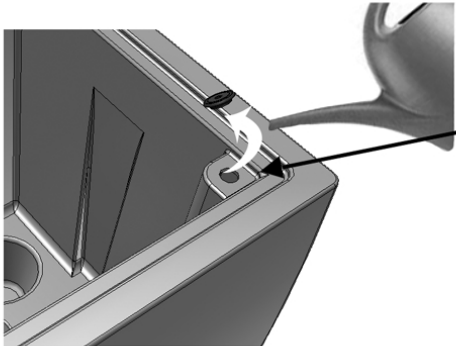

Remove fill port plug for direct access to the water reservoir.

For indoor use, press the red plug down firmly into the overflow drainage hole to seal the planter before use.

For outdoor use, remove the red plug to allow proper overflow of excess water.