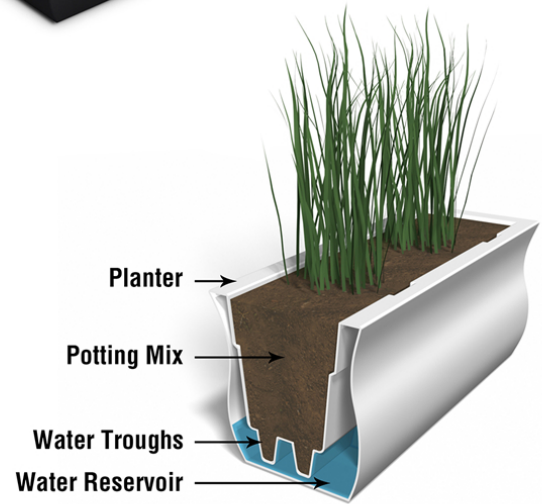

### DESCRIPTION

The Valencia Window Box Collection offers a beautiful tulip shape. This durable construction offers a low maintenance solution and cleans with just a simple rinse of a garden hose.

- Features a double wall design creating a water reservoir
- 100% high-grade polyethylene with built in UV inhibitors
- Weather resistant, low maintenance material
- Includes 3 wall mount brackets with a black powder coated finish
- Warranty: 15-Yr Residential Use / 5-Yr Commercial Use

### PRODUCT DIMENSIONS

Outside Dimensions: 48in L x 9.8in W x 10.1in H (121.9cm x 24.8cm x 25.7cm)

Inside Dimensions: 45.2in L x 7.1in W x 7.5in D (114.7cm x 17.9cm x 19.1cm)

Soil Capacity: 8.4 Gallons (31.8 Liters)

Water Reservoir Capacity: 3.3 Gallons (12.5 Liters)

Wall Thickness: 0.12in (3mm)

Part Weight: 15lbs (6.8kg)

Material: Polyethylene

**MAYNE**<sup>®</sup>  
Outdoor Products of Distinction

7024 Kilbourne Rd - Unit A London, ON N6P 1K6