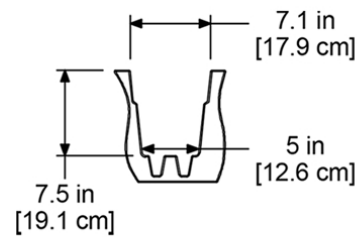

### PRODUCT DIMENSIONS

Outside Dimensions: 48in L x 9.8in W x 10.1in H (121.9cm x 24.8cm x 25.7cm)

Inside Dimensions: 45.2in L x 7.1in W x 7.5in D (114.7cm x 17.9cm x 19.1cm)

Soil Capacity: 8.4 Gallons (31.8 Liters)

Water Reservoir Capacity: 3.3 Gallons (12.5 Liters)

Wall Thickness: 0.12in (3mm)

Part Weight: 15lbs (6.8kg)

Material: Polyethylene

**MAYNE**<sup>®</sup>  
Outdoor Products of Distinction

7024 Kilbourne Rd - Unit A London, ON N6P 1K6