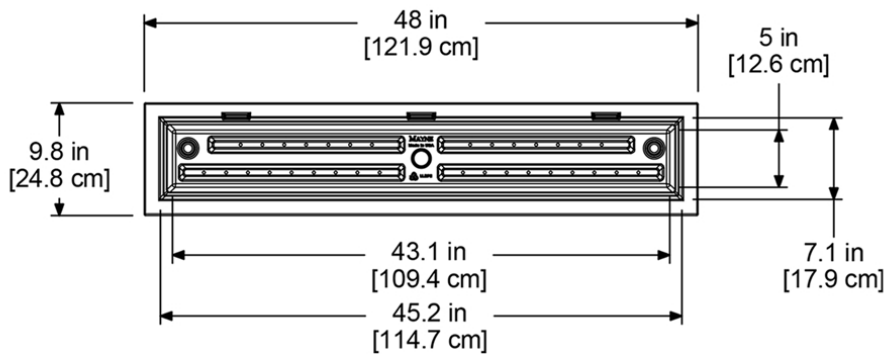

### PRODUCT DIMENSIONS

Outside Dimensions: 48in L x 9.8in W x 10.1in H (121.9cm x 24.8cm x 25.7cm)

Inside Dimensions: 45.2in L x 7.1in W x 7.5in D (114.7cm x 17.9cm x 19.1cm)

Soil Capacity: 8.4 Gallons (31.8 Liters)

Water Reservoir Capacity: 3.3 Gallons (12.5 Liters)

Wall Thickness: 0.12in (3mm)

Part Weight: 15lbs (6.8kg)

Material: Polyethylene

**MAYNE**<sup>®</sup>  
Outdoor Products of Distinction

7024 Kilbourne Rd - Unit A London, ON N6P 1K6