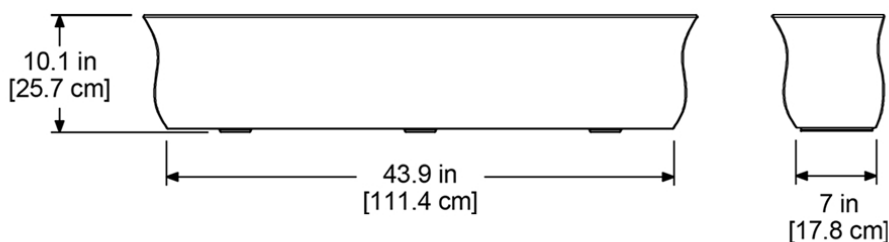

### PRODUCT DIMENSIONS

Outside Dimensions: 48in L x 9.8in W x 10.1in H (121.9cm x 24.8cm x 25.7cm)

Inside Dimensions: 45.2in L x 7.1in W x 7.5in D (114.7cm x 17.9cm x 19.1cm)

Soil Capacity: 8.4 Gallons (31.8 Liters)

Water Reservoir Capacity: 3.3 Gallons (12.5 Liters)

Wall Thickness: 0.12in (3mm)

Part Weight: 15lbs (6.8kg)

Material: Polyethylene

**MAYNE**<sup>®</sup>  
Outdoor Products of Distinction

7024 Kilbourne Rd - Unit A London, ON N6P 1K6