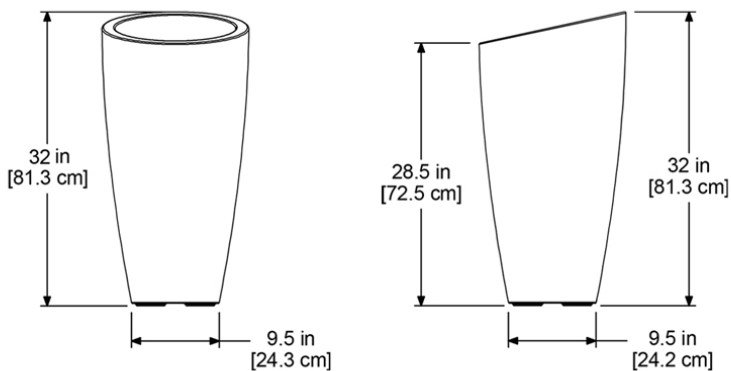

Modesto

Model # 8880

Modesto 32in Tall Planter

DESCRIPTION

With a sloped top and grooved texture, the Modesto collection offers a bold twist to a contemporary design that truly captures the elusive flair of European styling. It's hard to believe such beauty and elegance can be found in a form that appears so simple and uncontrived. Make a statement!

- Textured finish for increased durability
- 100% polyethylene planter with UV inhibitors
- Weather resistant, low maintenance material
- Double wall design for increased rigidity
- Warranty: 15-Yr Residential Use / 5-Yr Commercial Use

PRODUCT DIMENSIONS

Outside Dimensions: 16in DIA x 32in H (40.6cm x 81.3cm)

Inside Dimensions: 13.2in DIA x 12in D (33.4cm x 30.6cm)

Soil Capacity: 6 Gallons (22.7 Liters)

Wall Thickness: 0.15in (3.8mm)

Part Weight: 10.5lbs (4.8kg)

Material: Polyethylene

MAYNE®
Outdoor Products of Distinction

7024 Kilbourne Rd - Unit A London, ON N6P 1K6
Tel: 866-363-8834 | www.gomayne.com
customerservice@gomayne.com