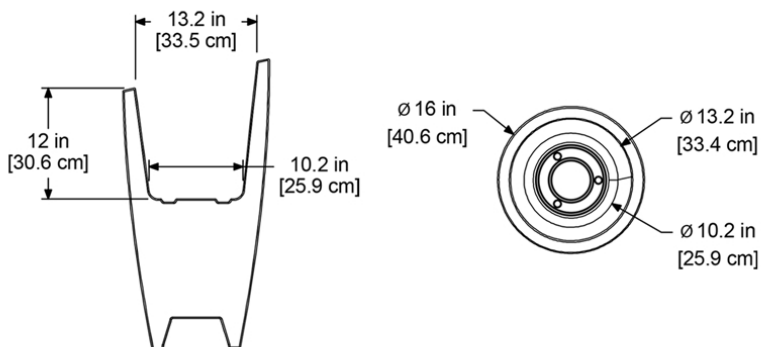

Modesto

Model # 8880

Modesto 32in Tall Planter

DESCRIPTION

With a sloped top and grooved texture, the Modesto collection offers a bold twist to a contemporary design that truly captures the elusive flair of European styling. It's hard to believe such beauty and elegance can be found in a form that appears so simple and uncontrived. Make a statement!

- Textured finish for increased durability
- 100% polyethylene planter with UV inhibitors
- Weather resistant, low maintenance material
- Double wall design for increased rigidity
- Warranty: 15-Yr Residential Use / 5-Yr Commercial Use

PRODUCT DIMENSIONS

Outside Dimensions: 16in DIA x 32in H (40.6cm x 81.3cm)

Inside Dimensions: 13.2in DIA x 12in D (33.4cm x 30.6cm)

Soil Capacity: 6 Gallons (22.7 Liters)

Wall Thickness: 0.15in (3.8mm)

Part Weight: 10.5lbs (4.8kg)

Material: Polyethylene

MAYNE®
Outdoor Products of Distinction

7024 Kilbourne Rd - Unit A London, ON N6P 1K6
Tel: 866-363-8834 | www.gomayne.com
customerservice@gomayne.com